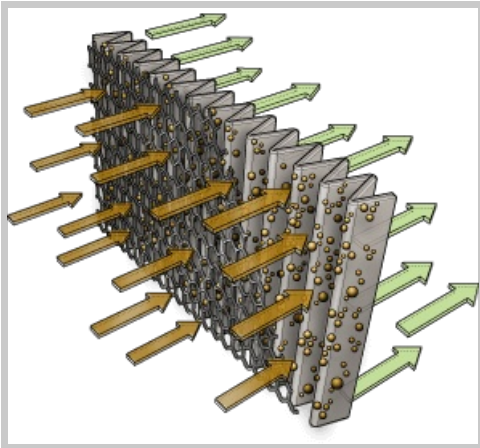

## Recirculating Filter PPS602, PPS802, CSP

### DESCRIPTION

Carbon Recirculating Filter - replace every 3-6 months

Suits models:

- PPS602WH&BL-SI (2 reqd.)
- PPS802WH&BL-SI (2 reqd.)
- CSP70-SI (2 reqd.)
- CSP90-SI (2 reqd.)

### DIMENSIONS

No dimension information available.