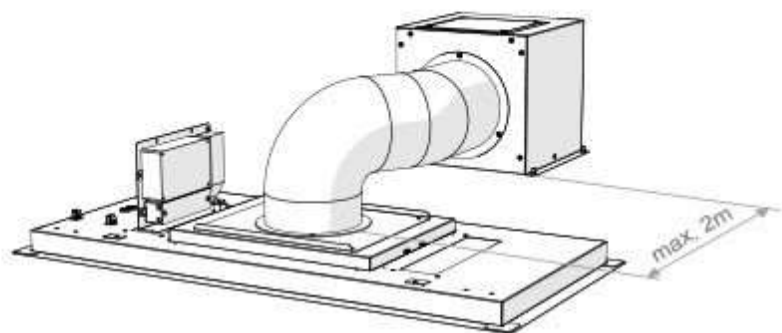

Door opening

Thickness of the  
plasterboard  
20 mm max

Built In Sizes

90 cm      860 x 395

Weight: 16 kg

Maximum distance