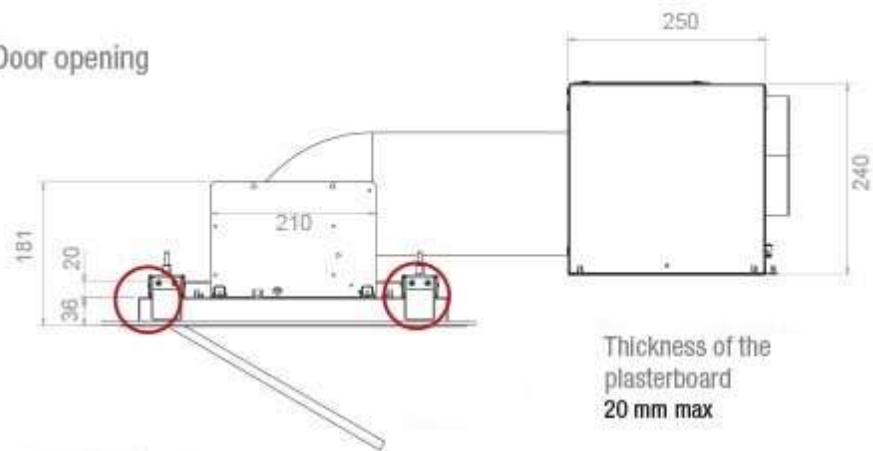

Door opening

Thickness of the  
plasterboard  
20 mm max

Built In Sizes

90 cm      860 x 395

Weight: 16 kg

Maximum distance